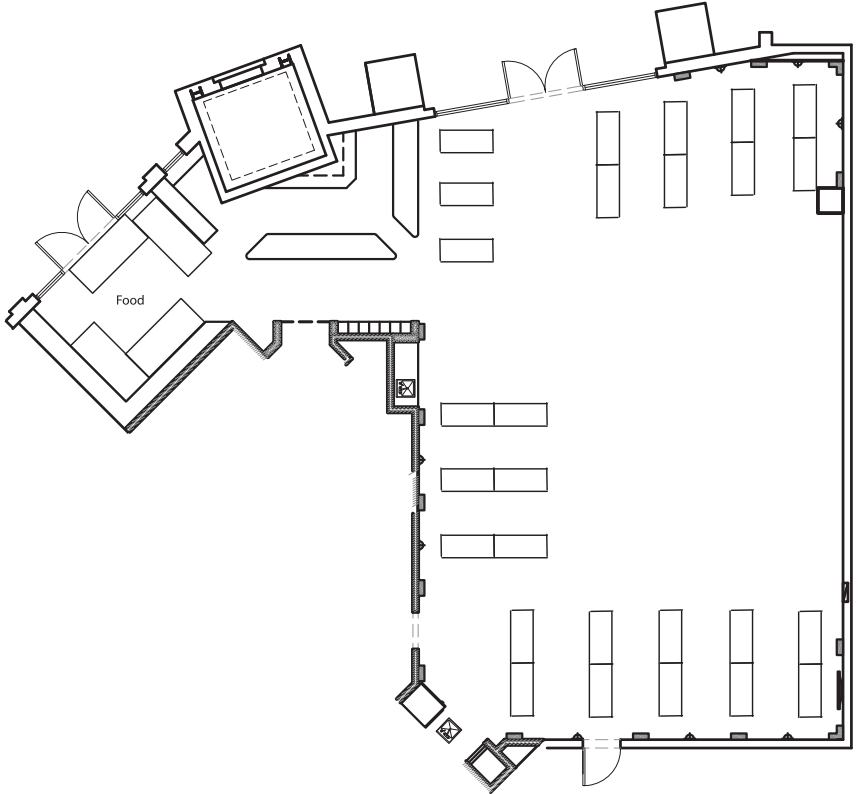

Sample Floor Plans

168

2700 SQ. FT

Dining Capacity: 136

Example Capacity: 108 - 136

Studio

950 SQ. FT.

Dining Capacity: 49

Example Capacity: 48-60